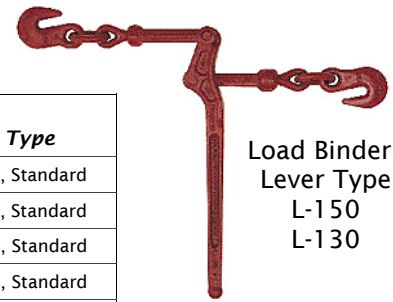

Cargo Control

Load Binders
Ratchet Type
L-140

Ratchet Part#	Min-Max Chain Size	Type
C7 1048404	5/16 - 3/8	R7, Standard
D3 DR1	5/16 - 3/8	R7, Standard
C7 1048422	3/8 - 1/2	R-A, Standard
D3 DR2	3/8 - 1/2	R-A, Standard
C7 1048440	1/2 - 5/8	R-C, Standard

Lever Part#	Min-Max Chain Size	Type
C7 1048128	5/16 - 3/8	7-1, Standard
D3 DF71	5/16 - 3/8	7-1, Standard
C7 1048146	3/8 - 1/2	A-1, Standard
D3 DB3	3/8 - 1/2	A-1, Standard
C7 1048164	1/2 - 5/8	C-11, Standard
C7 1048280	5/16 - 3/8	7-12, Snubbing
C7 1048306	3/8 - 1/2	A-12, Snubbing
C7 1048100	3/16 - 1/4	W-1, Midget

Load Binders
Lever Type
L-150
L-130

Grab Hooks

Chain (Sold per Ft)

Size	Proof Part #	Blu Krome Part #	Hi-Test Part #	System 70 Part #
1/8	CB 0140233			
3/16	CB 0140323			
1/4	CB 0140423		CB 0181423	
5/16	CB 0140503	CB 0140523	CB 0181513	CB 0510512
3/8	CB 0140603	CB 0140623	CB 0181623	CB 0510612
1/2	CB 0140823		CB 0180812	CB 0510812
5/8			CB 0181012	
3/4				

Anchor Shackle

Chain Shackle

Tow Chains
20' x 3/8"

CB 0222925
Hi Test Chain
CB 0513665
Spectrum Chain

Choker Hooks
1" Eye
5/8 = 1028104
3/4 = 1028122

Size	Clevis Grab Part #	Eye Grab Part #
1/4	C7 1027105	C7 1026204
5/16	C7 1027123	C7 1026222
3/8	C7 1027141	C7 1026240
7/16	C7 1027169	N/A
1/2	C7 1027187	C7 1026286
5/8	C7 1027203	C7 1026302
3/4	C7 1027221	C7 1026320