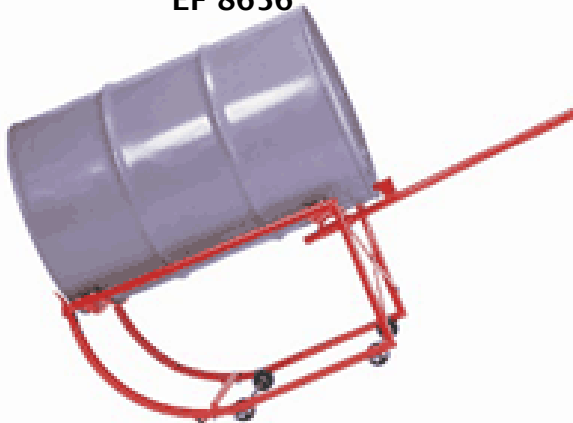

55 Gallon Drum Cradle EF 8656